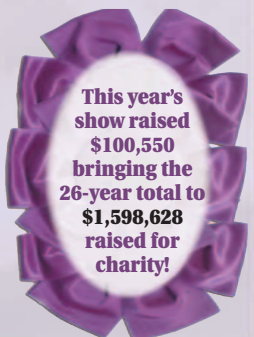

This year's show raised \$100,550 bringing the 26-year total to \$1,598,628 raised for charity!